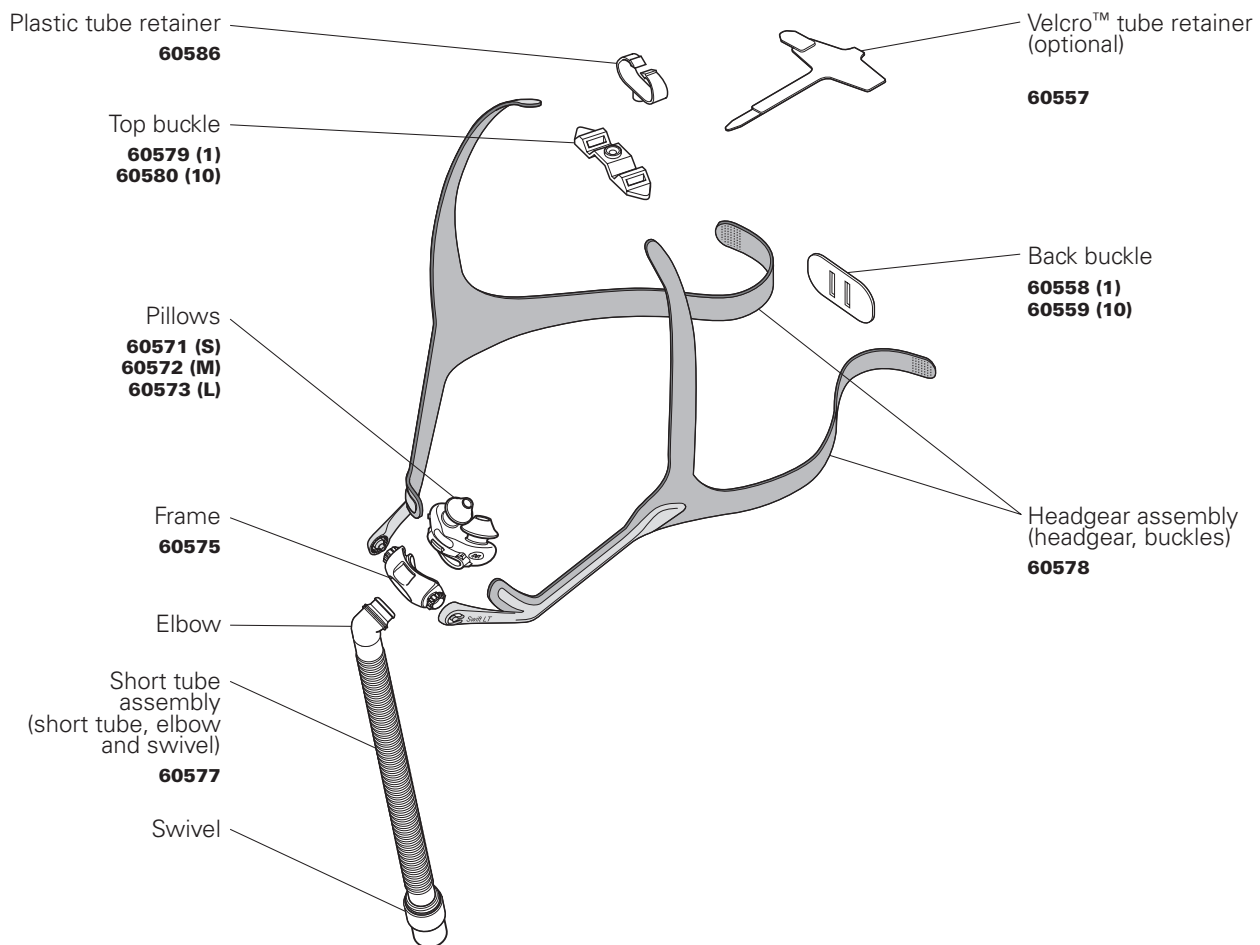

Swift™ LT

NASAL PILLOWS SYSTEM

Components Card

English

Complete system

(includes S*, M* and L* pillows)

60560

Frame system

(no headgear)

S **60582**

M **60583**

L **60584**

Frame assembly

(no headgear, no pillows)

60581

S* Small

M* Medium

L* Large