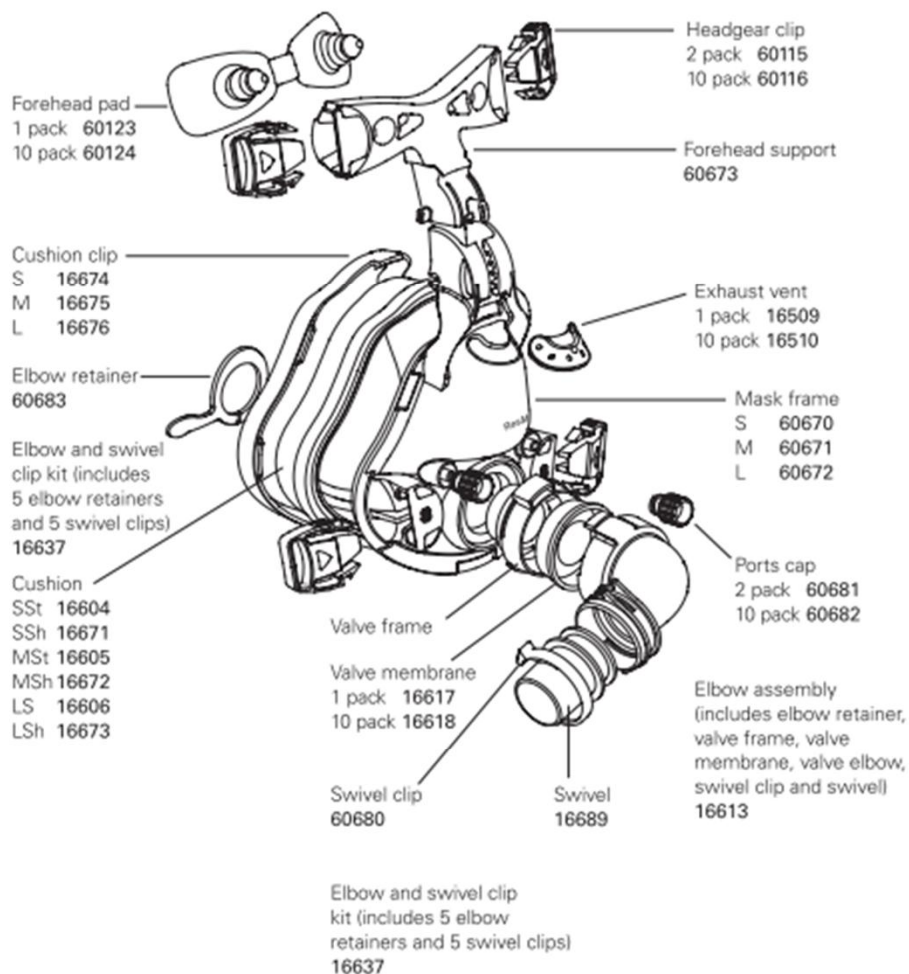

Components Card

Ultra Mirage Full Face mask system (complete system with headgear and cushion)

SSt	60600
SSh	60601
MSt	60602
MSh	60603
LSt	60604
LSh	60605

Frame system with cushion¹ (no headgear)

SSt	60620
SSh	60621
MSt	60622
MSh	60623
LSt	60624
LSh	60625

Headgear (no clips)

S	16118
St	60674
L	16119

S	Small	St	Standard
M	Medium	L	Large
SSt	Small Standard	SSh	Small Shallow
MSt	Medium Standard	MSh	Medium Shallow
LSt	Large Standard	LSh	Large Shallow

1 Includes headgear clips